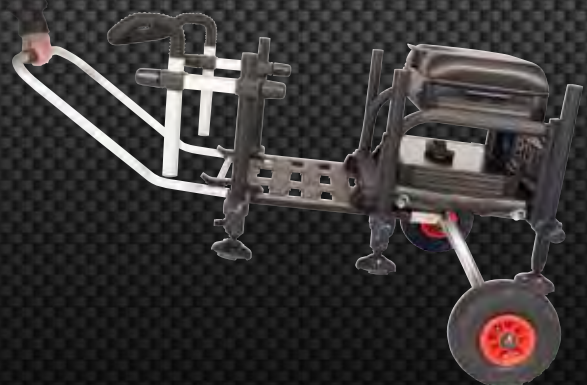

La poignée broche comme les jambes inox se fixent dans le prolongement et de chaque côté de la plate-forme HSP pour constituer un ensemble rigide. Compatible avec les station RS/ST/ST8

The handle and the stainless legs are fixed on each side and in the extension of the HSP platform to form a rigid set. Compatible with RS/ST/ST8 seatboxes.