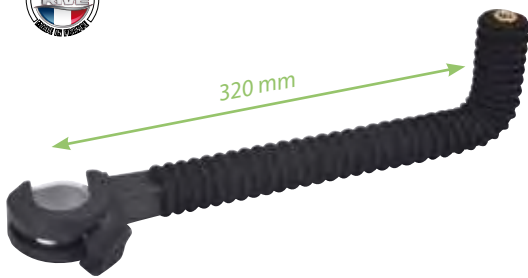

SUPPORT ACCESSOIRES 320 mm
Accessories arm 320 mm

D25	Ref. 70 26 40 01001001990702640	28.30 £*
D36	Ref. 10 40 28 01001002095104028	29.20 £*