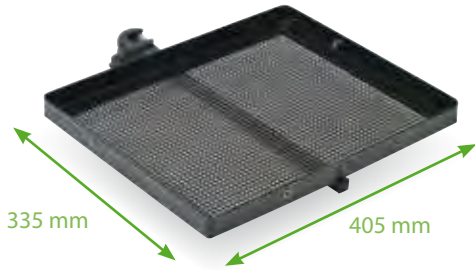

DESSERTES | SIDE TRAYS

DESSERTER L ALU 405 x 335 mm
Painted alu Side Tray - 405 x 335 mm

	Ref. 70 25 68 01001003980702568	55.80 £*
	Ref. 10 30 08 01001004080103008	56.60 £*