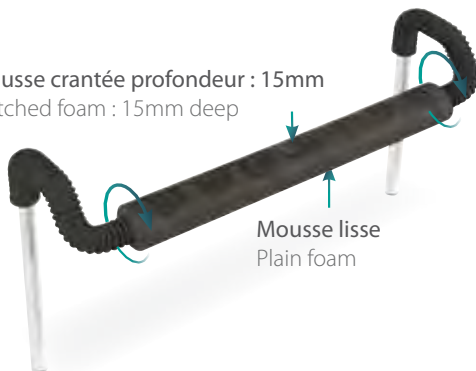

REPOSE-CANNE D25 - POLE SUPPORT D25

Mousse crantée profondeur : 15mm
Notched foam : 15mm deep

Mousse lisse
Plain foam

D25 **BARRE REPOSE CANNE RÉVERSIBLE - 7 CRANS / LISSE**
Reversible pole support 7notches/Flat
Vendue sans barre de liaison - without connection arm

Ref. 15 10 01	54.90 £*

01001003930151001