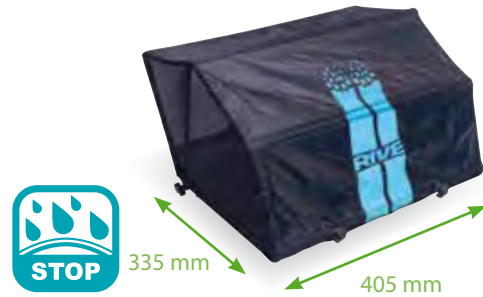

STORE L 405 x 335 mm
Pour desserte alu et 1 point L
For alu side tray and single point side tray L

Standard	Ref. 70 80 63 01001001935708063	26.90 £*
Waterproof	Ref. 70 80 56 01001002680708056	50.60 £*