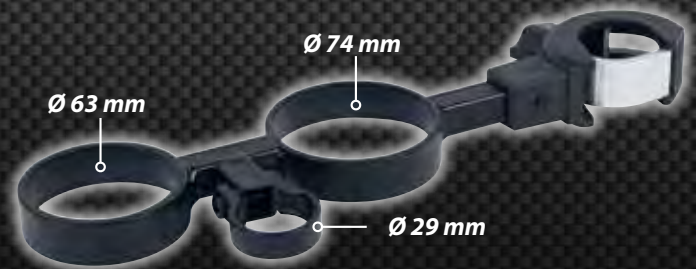

SUPPORT DE COUPELLE + porte ciseaux
Ø 74 mm + Ø 63 mm + Ø 29 mm
Cup support + Scissors support

D36	Ref. 10 40 14 01001001115104014	15.80 £*