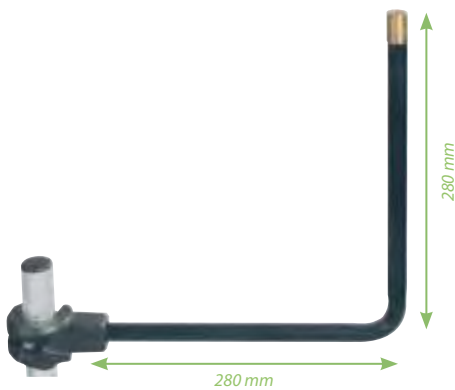

BAGUE CLIPONE TARAUDÉE
ClipOne ring with threaded hole

D25	Ref. 70 26 15 01001001165702615	16.00 £*
D36	Ref. 10 40 20 01001001145104020	15.90 £*

SUPPORT BOURRICHE 200 mm
Keepnet arm 200 mm

D25	Ref. 70 26 10 01001001750702610	24.00 £*
D36	Ref. 10 40 15 01001001665104015	23.90 £*