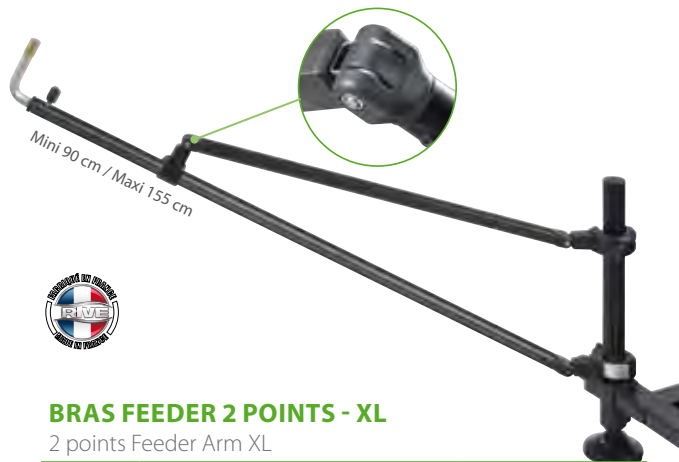

Feeder back support 7 notches

D25	Ref. 70 27 42 01001002080702742	29.20 £*
D36	Ref. 10 40 88 01001002185104088	30.10 £*

**BRAS FEEDER 2 POINTS - XL**

2 points Feeder Arm XL

D25	Ref. 16 51 06 01001006990165106	95.60 £*
D36	Ref. 16 51 16 01001007195165116	99.10 £*