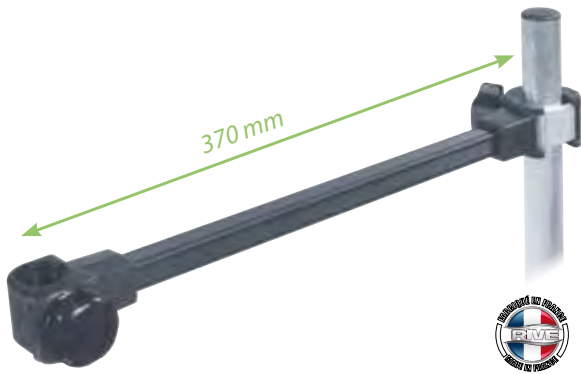

- Circular arc base to keep away reels from each other
- 4 supports with individual setting
- Adjustment elbow with notches
- Easily foldable

**NOUVEAU
NEW**

SUPPORTS PARAPLUIES | UMBRELLA/BROLLY SUPPORTS