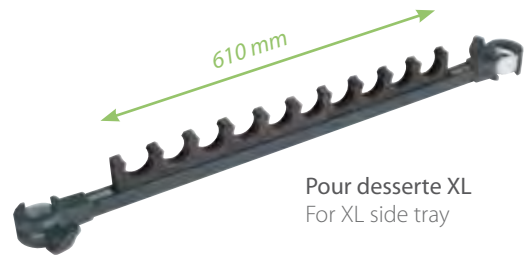

Pour desserte XL
For XL side tray

SUPPORT 10 KITS - Créneaux Ø 32 mm - 610/638 mm
10 kits support - Notches Ø 32 mm - 610/638 mm

D36	Ref. 10 40 71 01001002650104071	37.20 £*