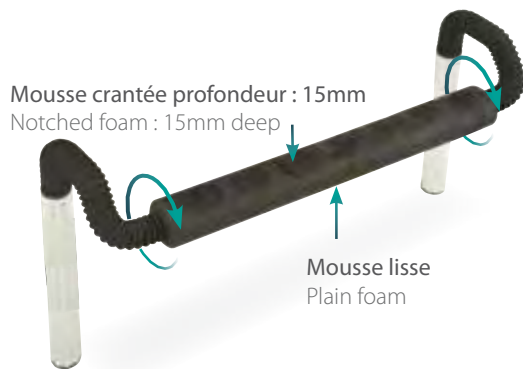

REPOSE-CANNE D36 | POLE SUPPORT D36