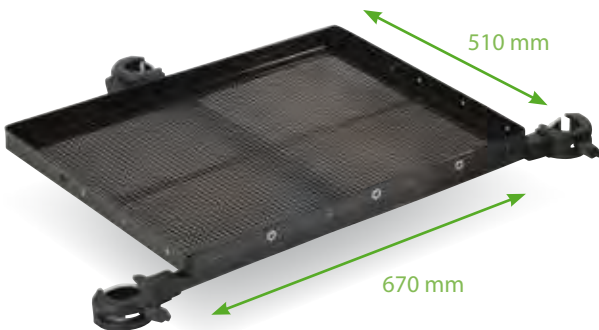

DESSERTER XXL ALU 670 x 510 mm
Painted alu Side Tray XXL - 670 x 510 mm

	Ref. 70 25 84 01001009375702584	130.10 £*
	Ref. 10 30 25 01001009645103025	134.50 £*