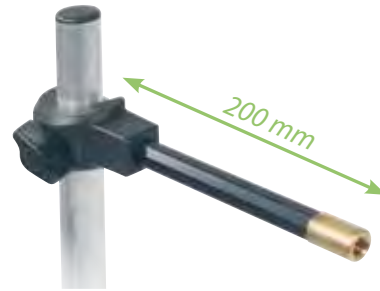

D25	Ref. 70 26 15 01001001165702615	16.00 £*
D36	Ref. 10 40 20 01001001145104020	15.90 £*

SUPPORT BOURRICHE 200 mm
Keepnet arm 200 mm

D25	Ref. 70 26 10 01001001750702610	24.00 £*
D36	Ref. 10 40 15 01001001665104015	23.90 £*