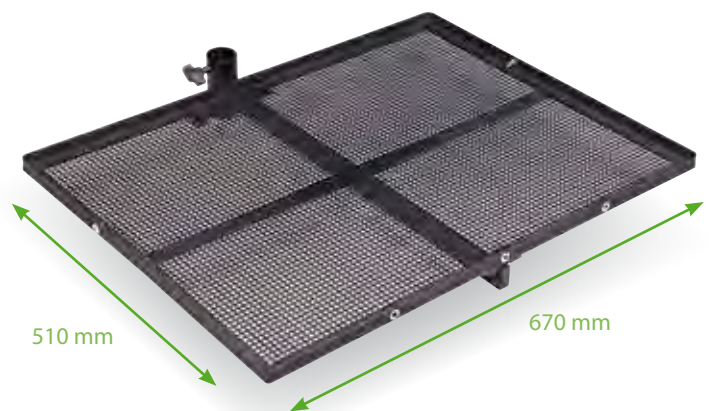

Available in D36, they are compatible with the standard RIVE awning.

Attachement inox haute résistance avec 2 points de serrage
Strong stainless steel attachment with 2 screwing point

**DESSERTE 1 POINT L** 405 x 335 mm

Single point Side Tray L - 405 x 335 mm

**Ref. 10 30 26**

01001003700103026

53.00 £***DESSERTE 1 POINT XL** 490 x 390 mm

Single point Side Tray XL - 490 x 390 mm

**Ref. 10 30 27**

01001004975103027

70.70 £***DESSERTE 1 POINT XXL** 670 x 510 mm