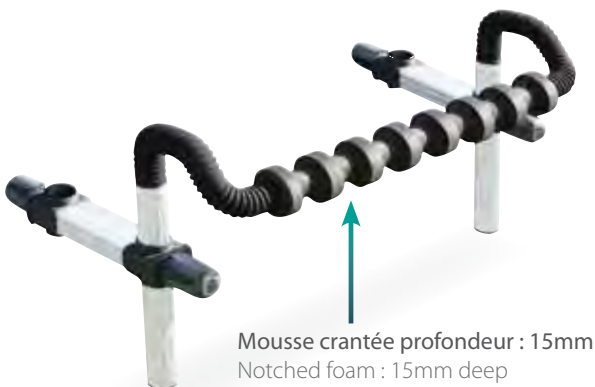

D36 **KIT BARRE REPOSE CANNE STRIÉE + BARRES DE LIAISONS 160 mm**
Striated pole support kit + 160 mm connection arms

Ref. 10 40 57 91.20 £*

01001006530104057

D36 **KIT BARRE REPOSE CANNE 7 CRANS + BARRES DE LIAISONS 160 mm**
7 notches pole support kit + 160 mm connection arms

Ref. 10 40 58 98.20 £*

01001007145104058