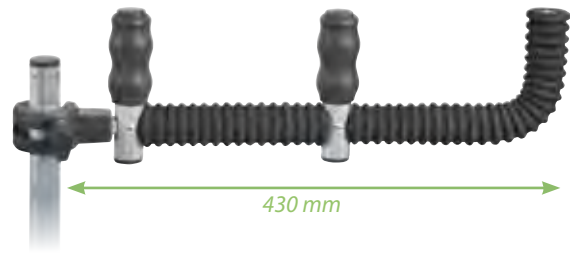

SUPPORT MULTI-FONCTIONS 430 mm
Multi-functional support 430 mm

D36	Ref. 10 40 30 01001002605104030	36.30 £*

ACCESSORIES