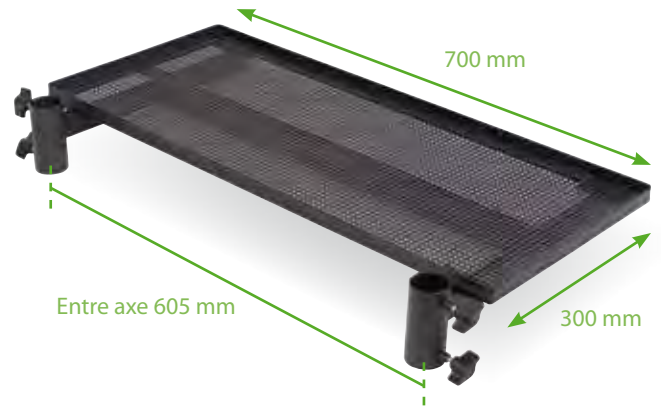

DESSERTÉ ARRIÈRE

700 x 300 mm (pour ST / RS / ST8) - Entre-axe 605 mm
Rear Tray - 700 x 300 mm (for ST / RS / ST8) - Pitch 605 mm

D36	Ref. 10 30 30 01001006340103030	88.90 £*