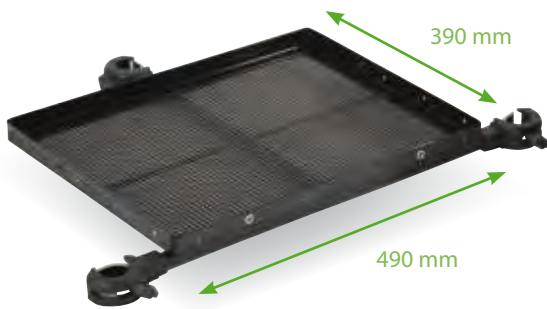

DESSERTER XL ALU 490 x 390 mm
Painted alu Side Tray XL - 490 x 390 mm

	Ref. 70 25 74 01001005815702574	80.50 £*
	Ref. 10 30 15 01001006115103015	85.00 £*