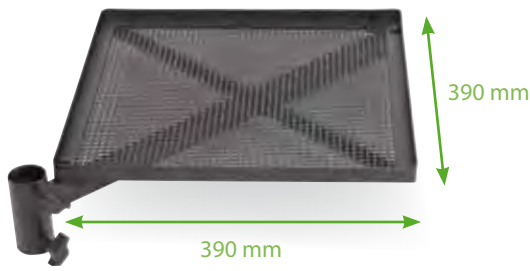

Standard	Ref. 70 80 65 01001003260708065	45.90 £*
Waterproof	Ref. 70 80 58 01001003750708058	54.99 £*

DESSERTES | SIDE TRAYS

DESSERTÉ D'ANGLE - 1 POINT

390 x 390 mm
Single point - Corner Tray XL - 390 x 390 mm