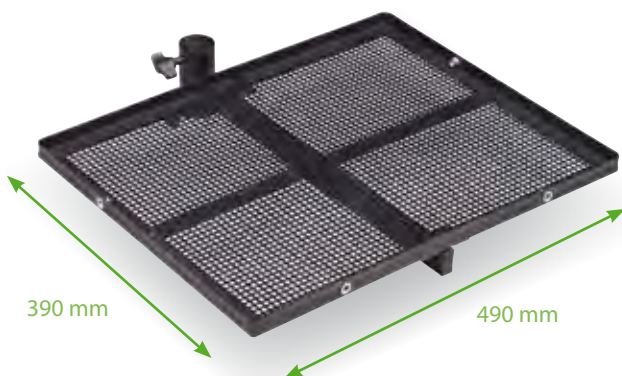

The strong aluminium frame allow you to load the side tray on all the workable surface without to be afraid of warping. The mesh allow the water to go through but it prevent the small objets to fall.

The fixation system with 2 screw and internal plate prevent the damage to the legs of the seatboxes and maintain the side tray on a better contact surface.

Available in D36, they are compatible with the standard RIVE awning.

Attachement inox haute résistance avec 2 points de serrage
Strong stainless steel attachment with 2 screwing point

**DESSERTE 1 POINT L** 405 x 335 mm

Single point Side Tray L - 405 x 335 mm

**Ref. 10 30 26**

01001003700103026

53.00 £***DESSERTE 1 POINT XL** 490 x 390 mm

Single point Side Tray XL - 490 x 390 mm

**Ref. 10 30 27**

01001004975103027

70.70 £***DESSERTE 1 POINT XXL** 670 x 510 mm