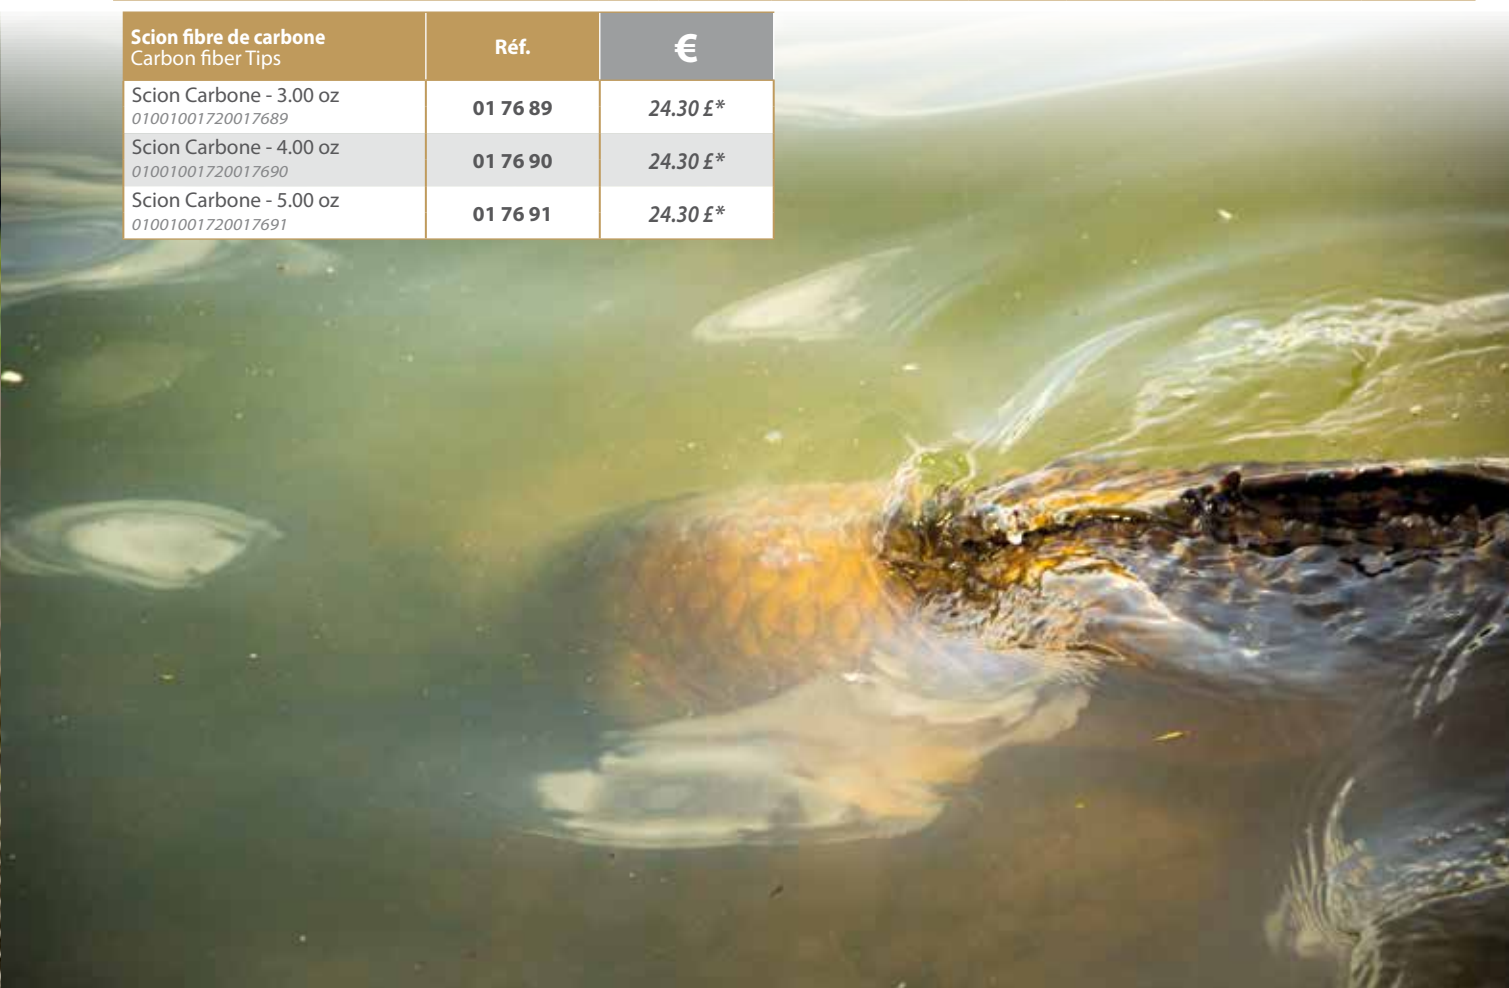

Specimen Feeder	Scions inclus Included tips	Réf.	L. ←---→	□	gr	X	♻️	🪝	€
Specimen Feeder 330 01001012215017680	x1 scion carbone 3.00 oz x1 scion carbone 4.00 oz x1 scion carbone 5.00 oz	01 76 80	3.30 m 11'	1.72 m	166 g	2+1	100 g	14	169.00 £*
Specimen Feeder 360 01001014680017685	x1 scion carbone 3.00 oz x1 scion carbone 4.00 oz x1 scion carbone 5.00 oz	01 76 85	360 m 12'	1.87 m	180 g	2+1	100/150 g	15	204.00 £*

Scion fibre de carbone Carbon fiber Tips	Réf.	€
Scion Carbone - 3.00 oz 01001001720017689	01 76 89	24.30 £*
Scion Carbone - 4.00 oz 01001001720017690	01 76 90	24.30 £*
Scion Carbone - 5.00 oz 01001001720017691	01 76 91	24.30 £*