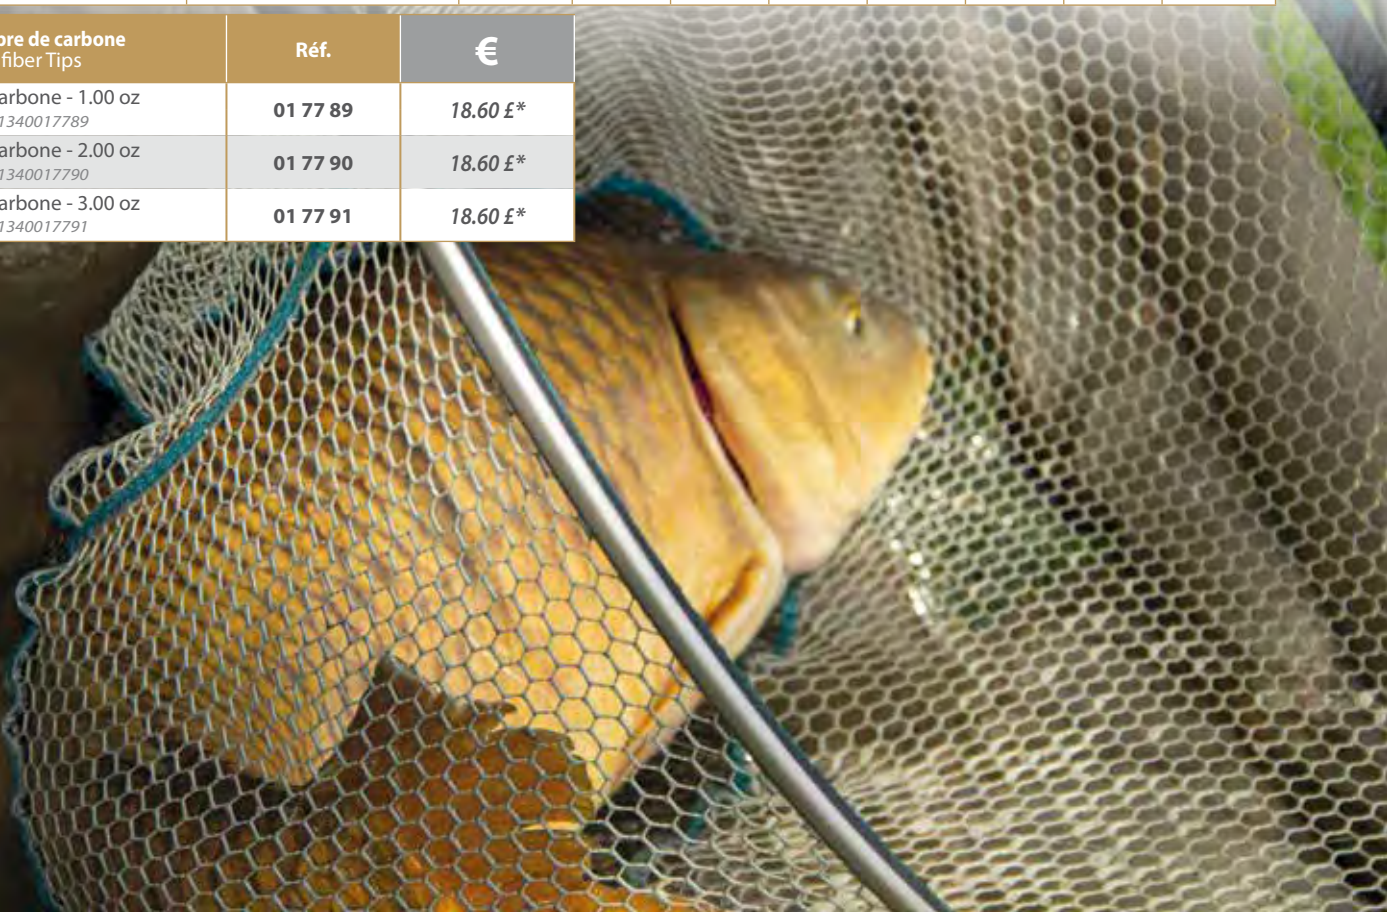

Scion fibre de carbone Carbon fiber Tips

	Réf.	€
Scion Carbone - 1.00 oz 01001001340017789	01 77 89	18.60 £*
Scion Carbone - 2.00 oz 01001001340017790	01 77 90	18.60 £*
Scion Carbone - 3.00 oz 01001001340017791	01 77 91	18.60 £*