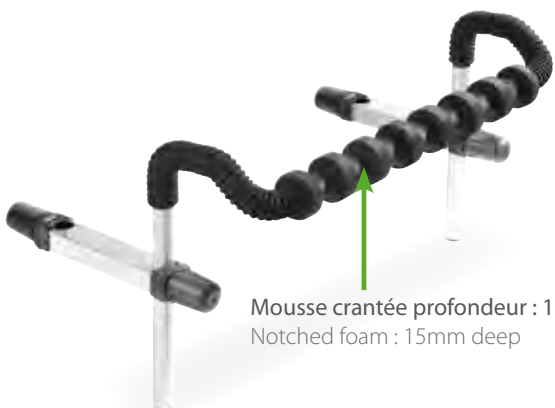

Mousse crantée profondeur : 15mm
Notched foam : 15mm deep

D25 **KIT BARRE REPOSE CANNE 7 CRANS + BARRES DE LIAISONS 160 mm**
7 notches pole support kit + 160 mm connection arms

Ref. 70 22 28	92.00 £*

01001006635702228